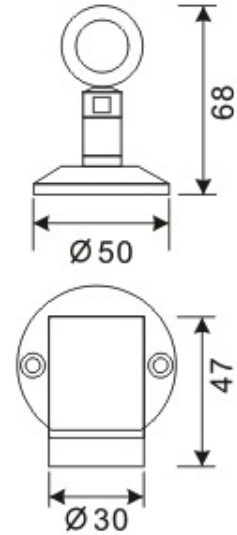

LED Wall Lighting – LR-W00115

Model No.	LR-W00115
LED Type	CREE XRC
LED Q'TY.	1
Beam Angle	15°
Minimum luminous flux(lm)	68
Voltage	12V AC/DC
LED Watt	1W
Environmental Temperature	- 20°C-60°C
Environmental Humidity	0%-95%
Safety Class	III
Safety Type	IP44
Material	Aluminium
Driver	Excluded